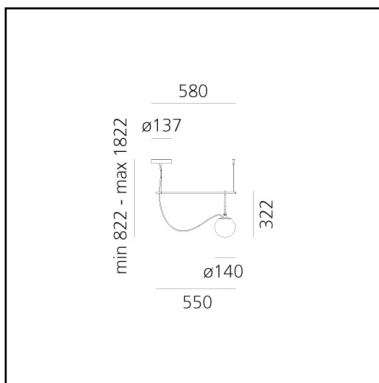

nh S1 14

Neri&Hu

IP20    Dimmerable: 

LUMINAIRE

- Watt: **5W**
- Voltage: **220-240V**
- Delivered lumens output: **257lm**
- CCT: **3000K**
- Efficiency: **80%**
- Efficacy: **64.31lm/W**

Notes

The glass ball and brass rings can slide along the rod. The light intensity can only be adjusted with dimmable bulbs. Maximum bulb length 80mm. Maximum bulb diameter: 50mm.

PRODUCT CODE: 1272010A

FEATURES

- Article Code: **1272010A**
- Colour: **Black/brass**
- Installation: **Suspension**
- Material: **Blown glass, brushed brass**
- Series: **Design Collection**
- Environment: **Indoor**
- design by: **Neri&Hu**

DIMENSIONS

- Length: **cm 55**
- Height: **cm 32.2**
- Diameter: **cm 14**
- Base Diameter: **cm 13.7**
- Max Height from ceiling: **cm 182**
- Max Extension Height: **cm 182**
- Max Extension Length: **cm 58**
- Glow Wire Test: **850°**

SOURCES NOT INCLUDED

- Category: **LED RETROFIT**
- Number: **1**
- Watt: **5W**
- Socket: **E14**